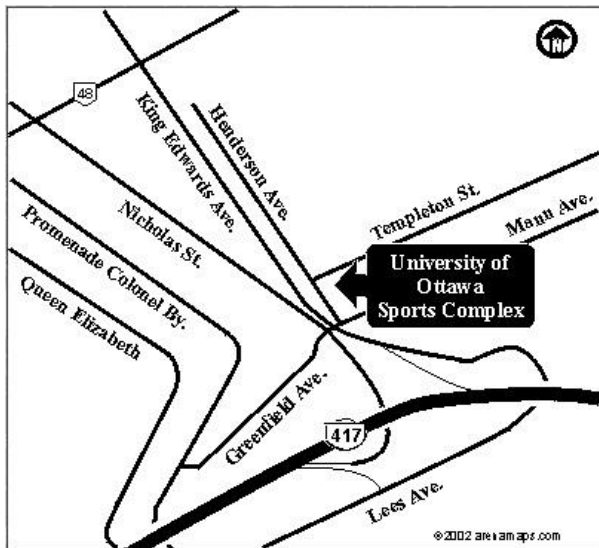

Driving Instructions - TD Place Arena:

Arena is located at Lansdowne Park in Ottawa.

From Hwy-417 Eastbound: East on Hwy-417 to Bronson St. exit. South (right) on to Fifth Ave. Left on Fifth to Bank St. South (right) Bank and go two sets of lights. Arena is on the left at Lansdowne Park.

From Hwy-417 Westbound: West on Hwy-417 (to Ottawa) to Metcalfe/Catherine St. exit. Take the Catherine St. off-ramp and go three sets of lights to Bank Street. South (left) on Bank Street. Arena is on the left at Lansdowne Park.

Driving Instructions - University of Ottawa Sports Complex:

From the West: Take Hwy-417 (Queensway) to the Nicholas, Lees Ave exit. Take the Lees Avenue route (the one to the right) until you come to a STOP sign. Turn left and

From Quebec: Take McDonald-Cartier Bridge (off Autoroute 5). You are automatically on King Edward Avenue. Follow King Edward (south bound) until you reach Mann Avenue (You will drive by the complex on your left). Turn left onto Mann Avenue and a quick left into the parking garage.