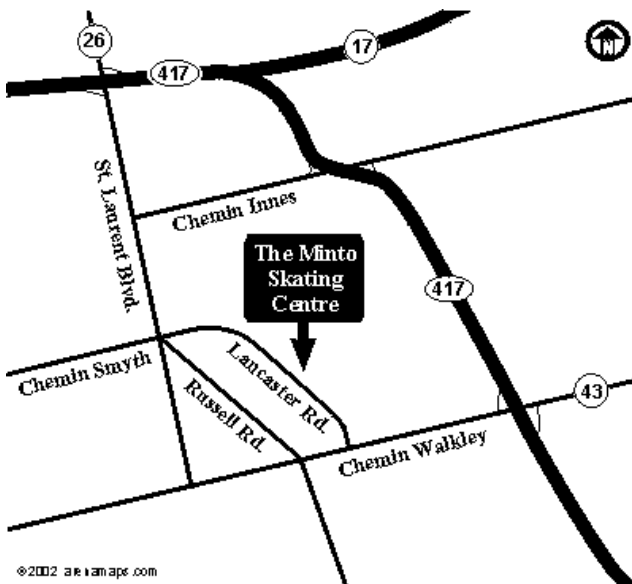

stay on this road until you come to a fairly major intersection. Greenfield, Mann, Lees and King Edward all come together here. Mann Ave is to the right. Our building is through the lights on the right hand side. (801 King Edward) Turn right on Mann Ave. and left into the parking garage.

From the East: Take Hwy-417 (Queensway) to the Nicholas, Mann exit. Stay to the right (Mann) exit. At the first set of lights, turn left onto King Edward. Stay on this road until you come to a fairly major intersection. Greenfield, Mann, Lees and King Edward all come together here. Mann Ave is to the right. Our building is through the lights on the right hand side. (801 King Edward) Turn right on Mann Ave. and left into the parking garage.

From Quebec: Take McDonald-Cartier Bridge (off Autoroute 5). You are automatically on King Edward Avenue. Follow King Edward (south bound) until you reach Mann Avenue (You will drive by the complex on your left). Turn left onto Mann Avenue and a quick left into the parking garage.

(IF YOU GET LOST OR REQUIRE ASSISTANCE PLEASE CALL 562-5662 AND OUR STAFF WILL ASSIST YOU)

(Directions by University of Ottawa Sports Complex)

Driving Instructions - Minto Skating Centre:

From Hwy-417: Hwy-417 to Walkley Rd. West on Walkley to Lancaster Rd. Right on Lancaster to The Minto Skating Centre. Arena is on the right side of the road.